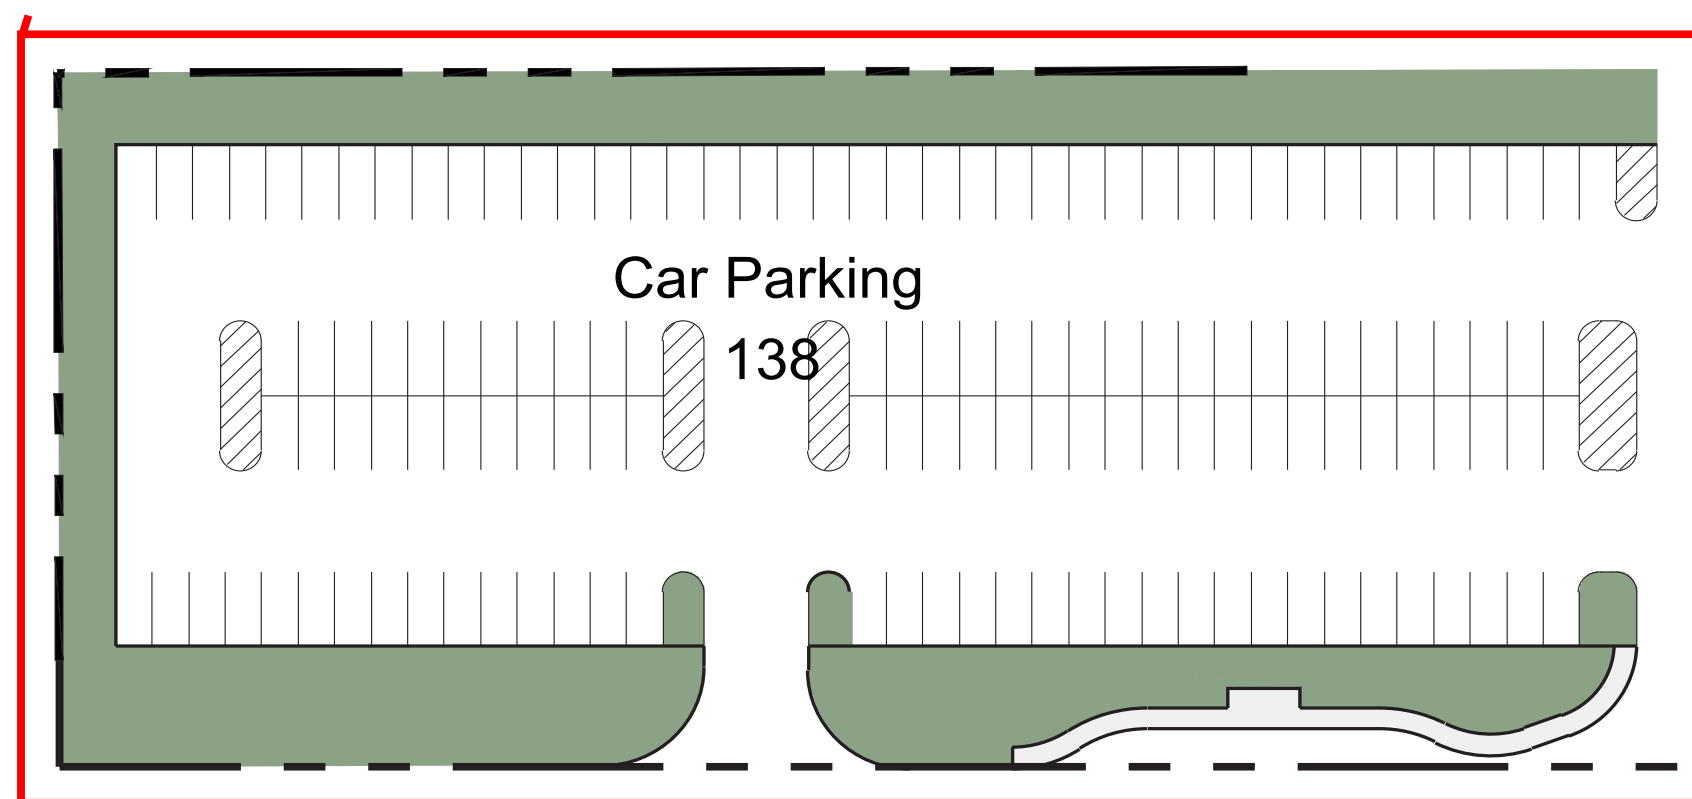

Site Area: 46.37 Acres

Clear Height: 40' (at 1st column in)

Dock Doors: 203

Trailer Parking: 277 Stalls

Car Parking: 192 Stalls

Flex Parking Area:
 +27 Trailers
 or
 +138 Cars

Alternate Parking Plan