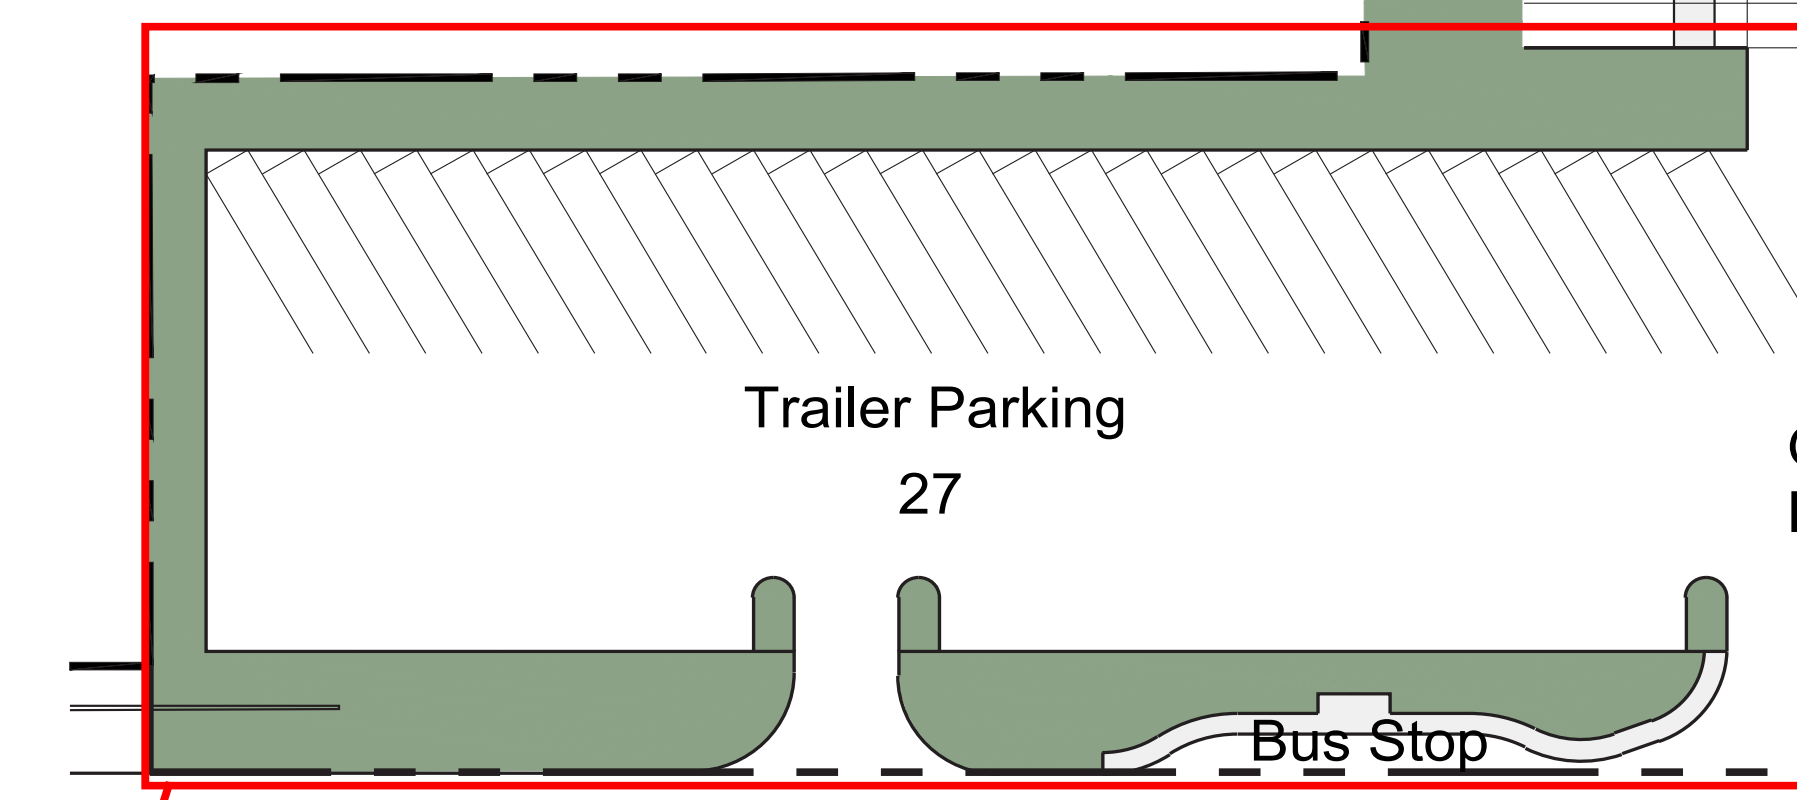

Site Area: 46.37 Acres

Clear Height: 40' (at 1st column in)

Dock Doors: 203

Trailer Parking: 277 Stalls

Car Parking: 192 Stalls

Flex Parking Area:
 +27 Trailers
 or
 +138 Cars

Alternate Parking Plan