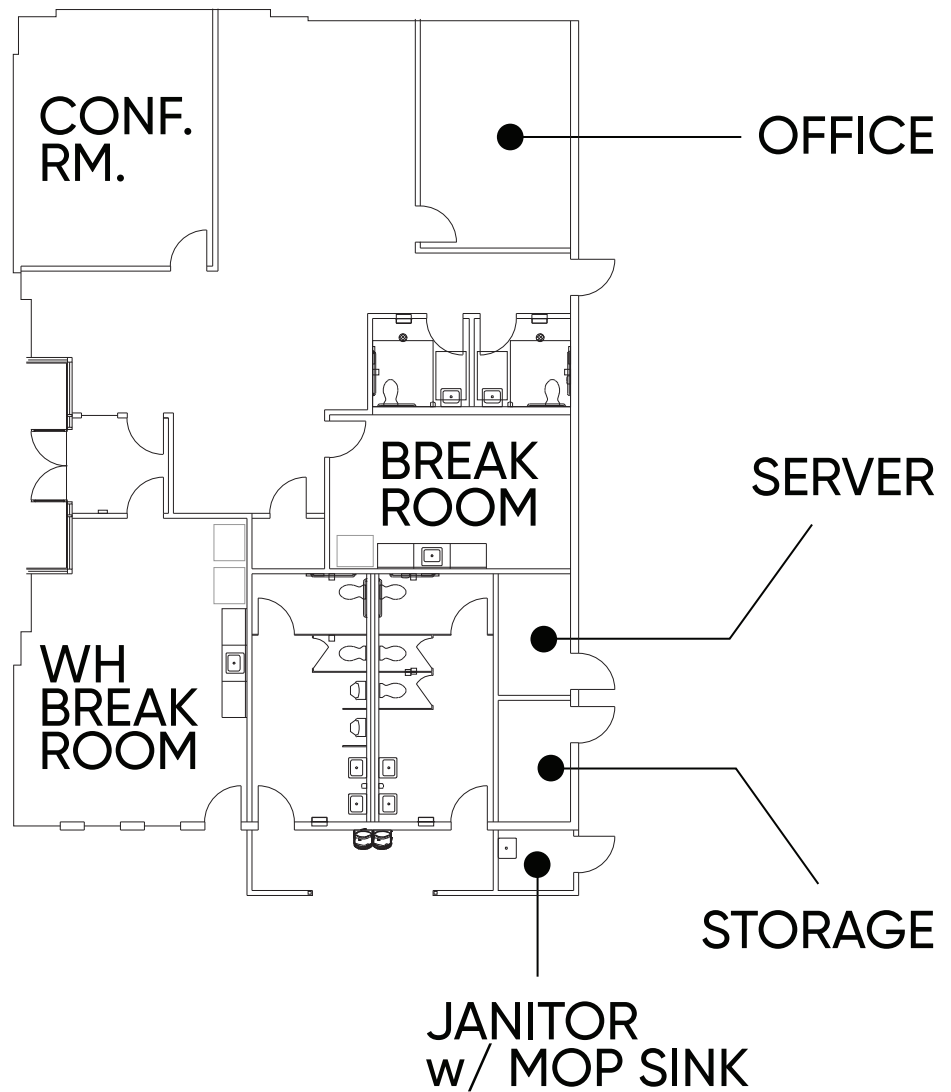

**Main
Office**
@ NW Corner
3,122 SF

**Shipping
Office**
@ West Wall
364 SF