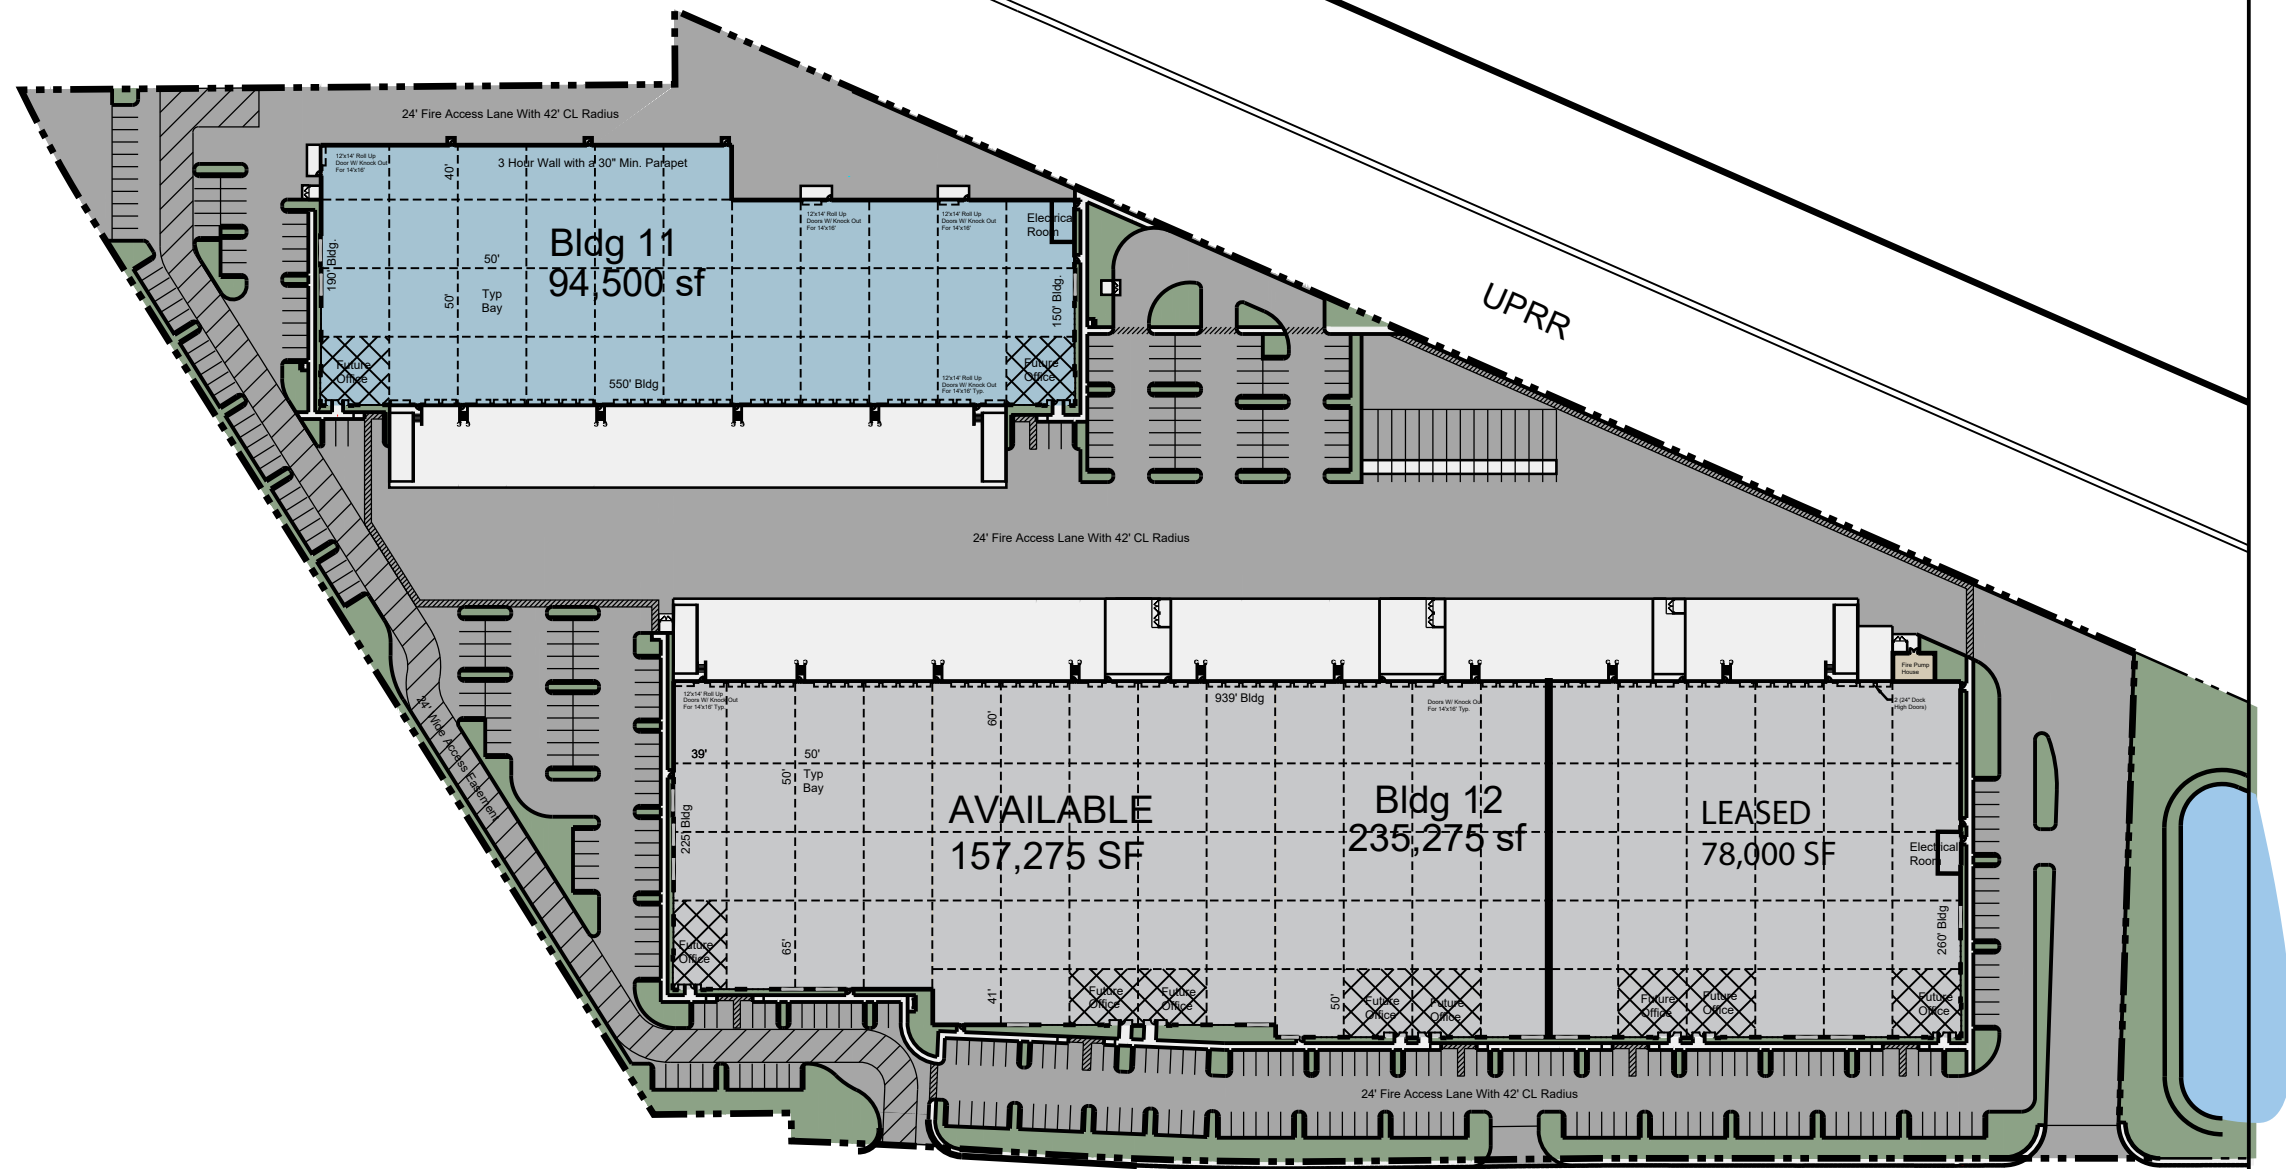

Southern Beltway CC 215

UPRR

AVAILABLE
157,275 SF

Bldg 1:2
235,275 sf

LEASED
78,000 SF

Bldg 11
94,500 sf

Decatur Blvd

Badura Ave.