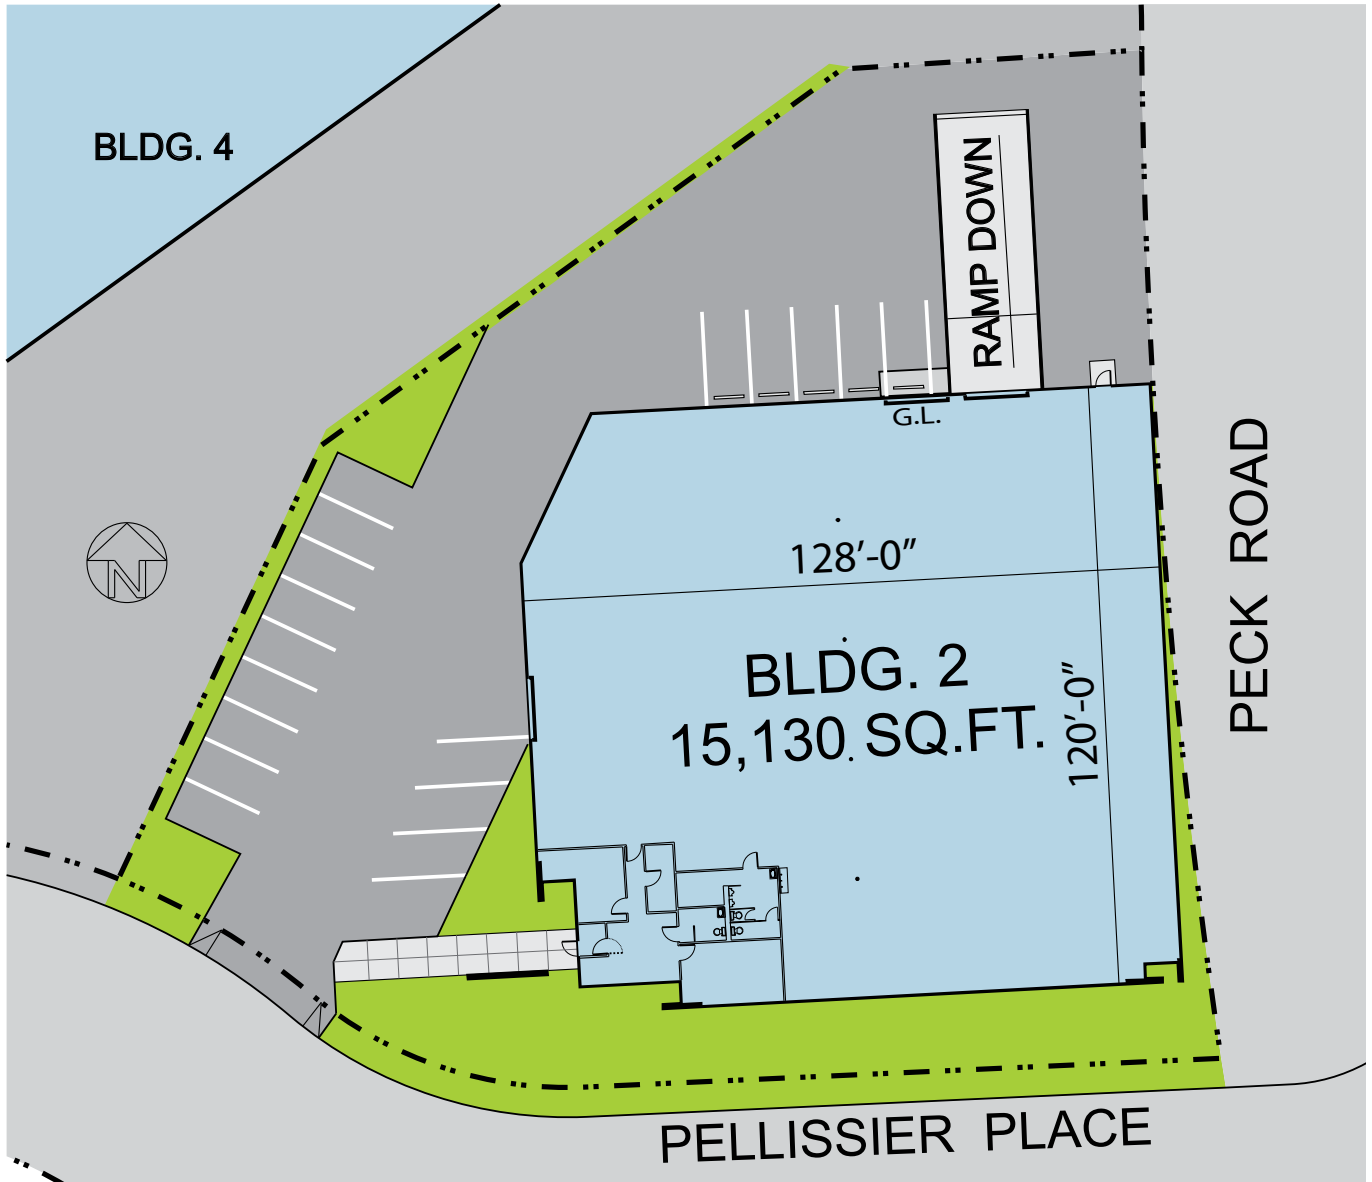

# 15,130 SQUARE FEET

2815 PELLISSIER PLACE, CITY OF INDUSTRY, CA

**For further information, contact:**

**Terry Baker**

R.E. License #00711593 (CA)

562.948.4341

tbaker@majesticrealty.com

**MajesticRealty.com** | 13191 Crossroads Parkway North • Sixth Floor • City of Industry, CA 91746-3497 • Phone: 562.692.9581